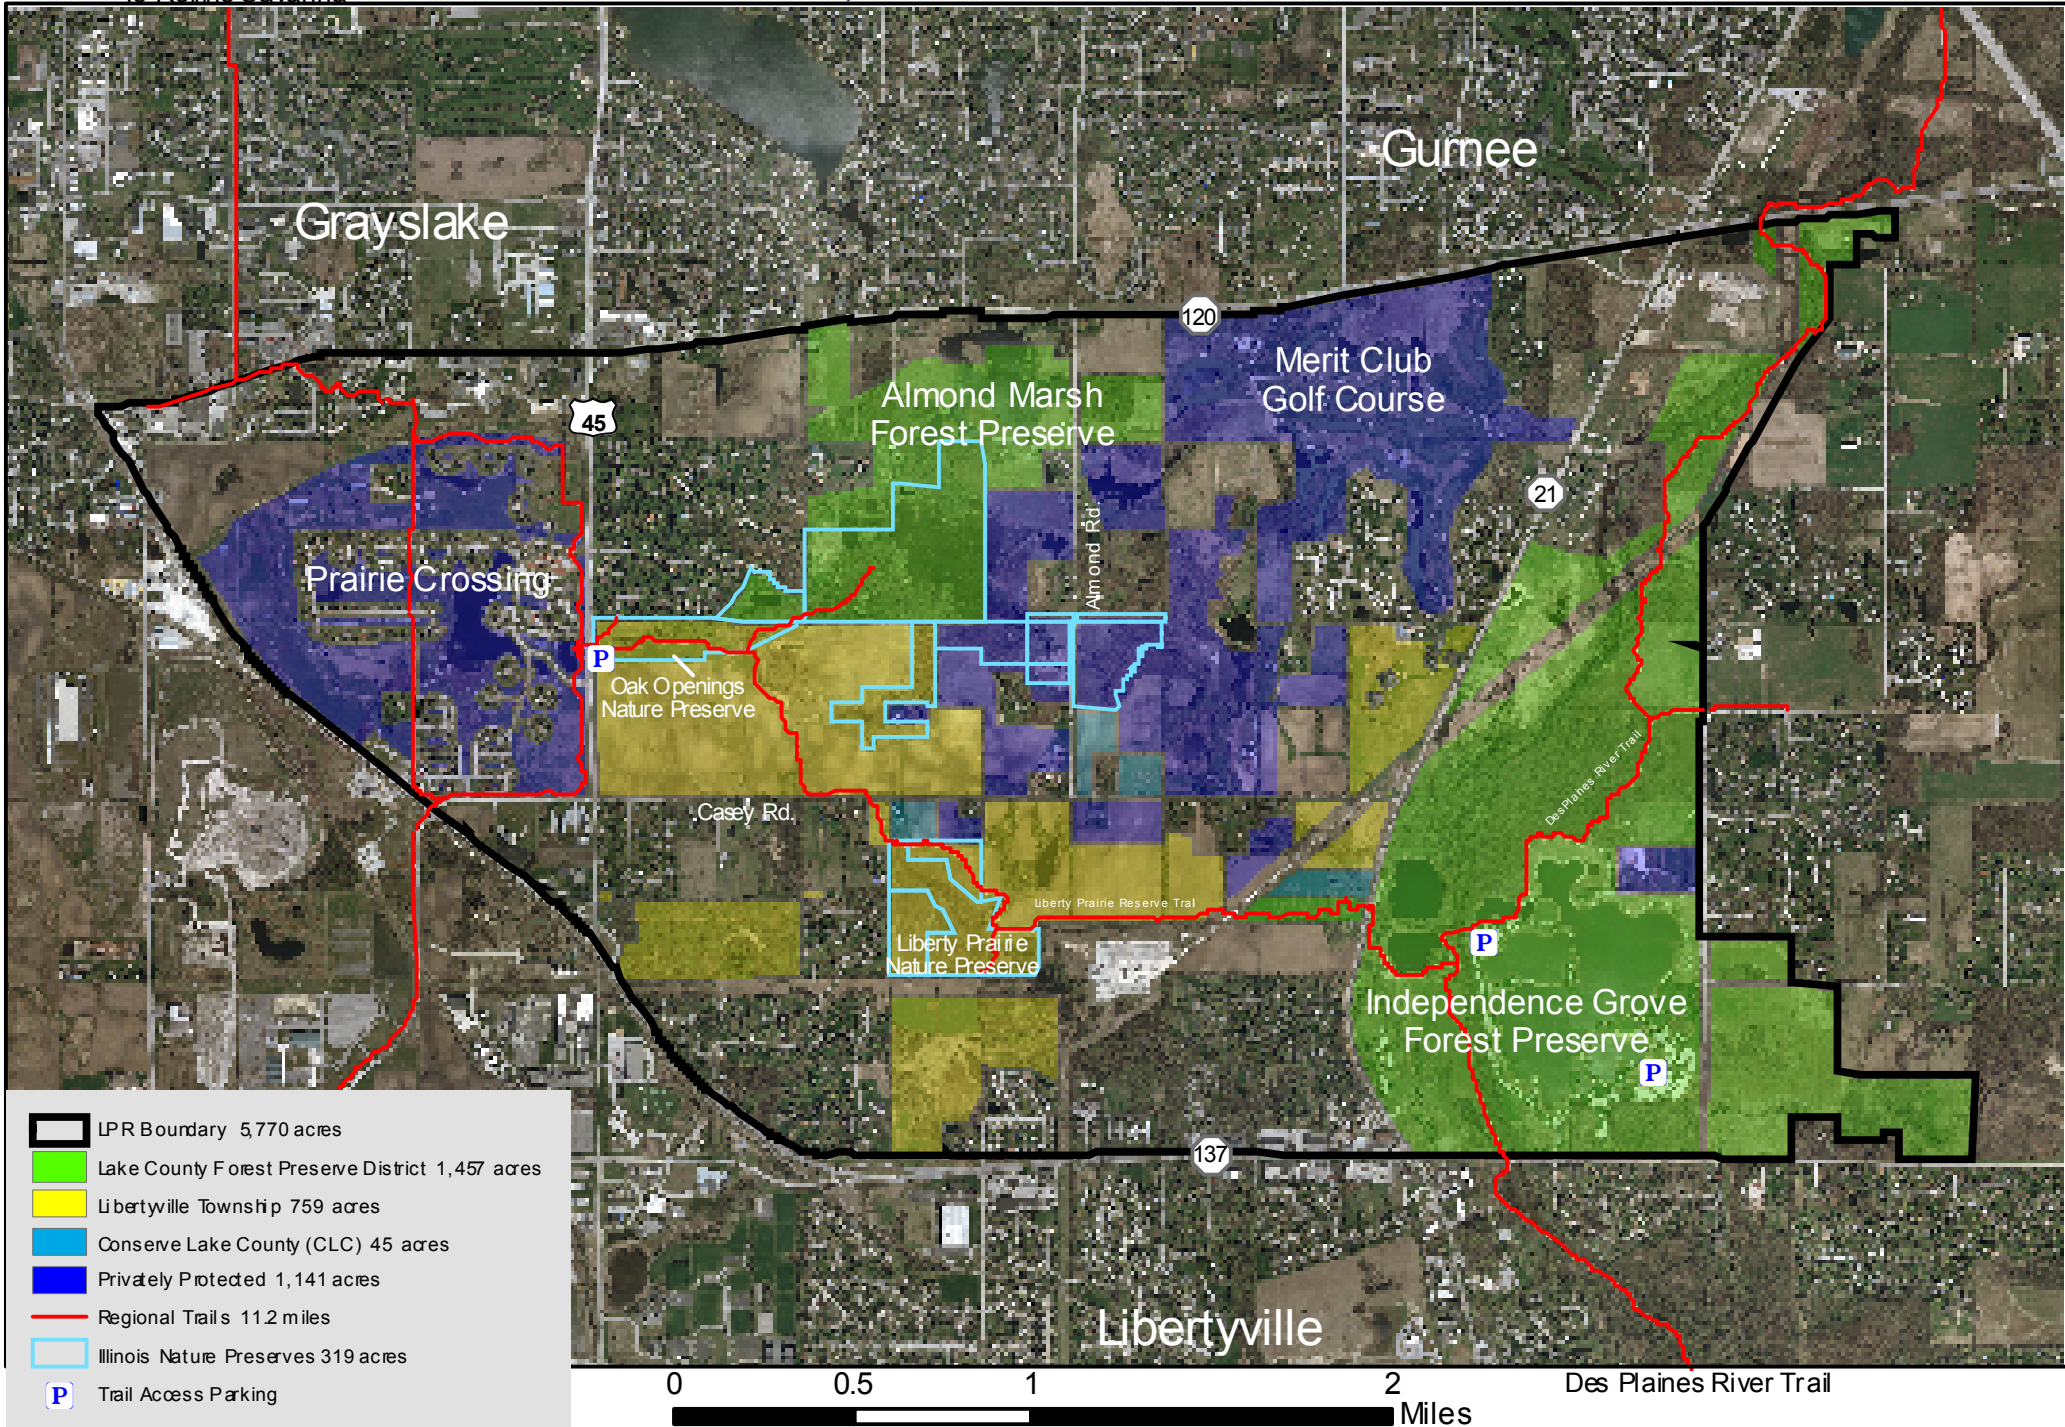

# Liberty Prairie Reserve

5,770 Acres Total

3,402 Acres Protected

To Rollins Savanna

Des Plaines River Trail

- LPR Boundary 5,770 acres
- Lake County Forest Preserve District 1,457 acres
- Libertyville Township 759 acres
- Conserve Lake County (CLC) 45 acres
- Privately Protected 1,141 acres
- Regional Trails 11.2 miles
- Illinois Nature Preserves 319 acres
- Trail Access Parking

0 0.5 1 2 Miles